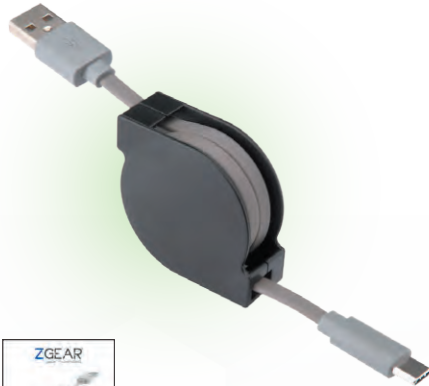

3 Foot Retractable Cables

- Flat cable plus retractable technology neatly and easily stows away with a gentle tug on both cable ends.
- High quality, ABS cable housing is impact resistant and extremely durable. Hardened finish resists wear.
- Cable enables transfer and synchronization of data such as music, photos, videos, and more.
- Supports 12 Watts (2.4 Amps) of power.

TYPE	COLOR	HOUSING	MODEL
USB-A to USB-C	BK	PVC	DC-USBC3RT-BK
USB-A to Lightning	WH	PVC	DC-AP8PM3RT-WH