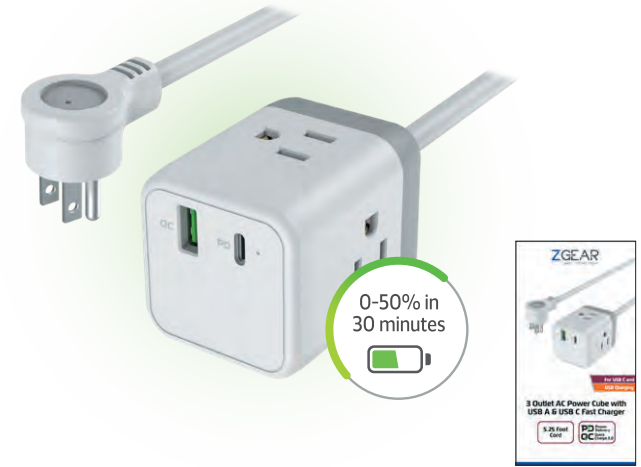

| TYPE | POWER | MODEL |
|-------------|---------|---------------|
| Qi-Wireless | 5 Watts | WC-WCS3C2A-BK |

WALL CHARGERS

Standard 5W chargers provide around 1-3.1 Amps and this works great for one smart phone or small accessory. However, newer devices including tablets and gaming devices, can consume more power than this while charging. ZGEAR® High Power Wall Chargers are capable of providing fast and powerful charging speeds to these products and more. Both QuickCharge and Power Delivery provide Adaptive Fast Charging. This enables a much faster charge to be obtained, while maintaining the long term performance of the battery in the device. Our wide range of offerings include plenty of multiport configurations to give maximum power to the multiple devices in a modern, wireless household.

3 Outlet AC Power Cube with USB-A & USB-C Fast Charge

- Stylish and compact, this Power Cube provides easy access from hard to reach areas. Use with computers, lamps, and to charge mobile phones or tablets; reduces clutter and is great for all-in-1 travel convenience.
- 2-in-1 AC power extender is perfect for spaces with limited outlets and charging areas, such as hotels or dorm rooms.
- 18 Watt Quick Charge USB-A port and Power Delivery USB-C port supported by Smart Charge IC technology. Power adjusts to fastest optimal rate for each device.
- Flat AC plug fits close against the wall and easily hides behind furniture. 3 prong, grounded power connector for safety and is contained in a fire-safe casing. 5.25 Foot cord.