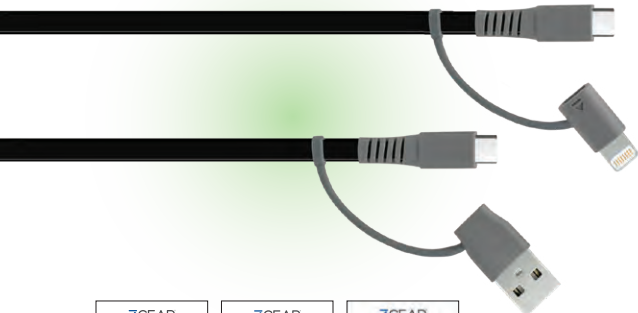

SYNC & CHARGE

6 Foot Tangle Resistant Flat Cables, with Additional Adapter

- Charge an array of devices with one cable.
- Tangle resistant flat cable with reinforced connector for extra stress relief.
- Supports 12 Watt/2.4 Amp output for fast charge.

TYPE	COLOR	HOUSING	MODEL
USB-C to USB-C with USB-A Adapter	BK	PVC	DC-USBCCAAPT-BK
USB-A to Micro with USB-C Adapter	BK	PVC	DC-MCUSBCF6BK
USB-A to Micro with Lightning Adapter			DC-MC8PNMF6BK