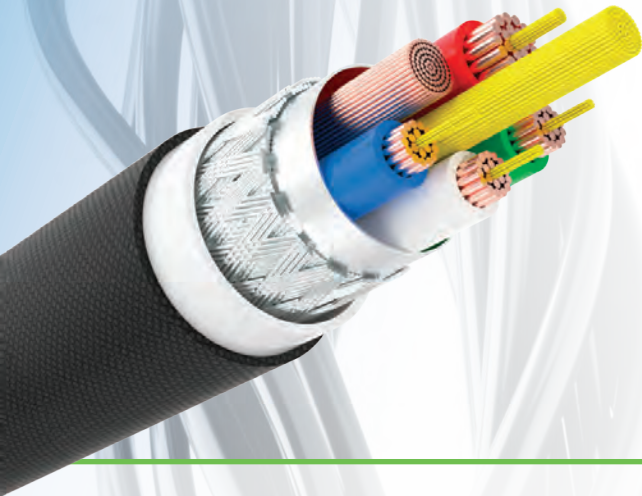

SYNC & CHARGE

ENDURATECH™

EnduraTech™ Aramid strands increase toughness and protection, can withstand over 160 lbs of force and shields cable from heat. With this increased durability, they can withstand over 100,000 plus bends at 90°

EnduraTech™ cables are comprised of:

- Aramid Reinforcing Fibers
- PVC Wire Shielding
- Grounding Drain Wire
- Aluminum Foil Shield
- Wire Mesh Layer Absorbs Magnetic Interference
- TPE Protective Sheath
- Double-Braided Nylon Jacket

10 Foot Braided Cables Featuring EnduraTech™

- Tangle resistant braided cable jacket and aluminum plugs make this cable incredibly strong and long-lasting.
- 10 foot cable length allows you freedom to move wherever you like, while keeping your device connected to a powerful charge.
- Cable enables transfer and synchronization of data such as music, photos, videos and more.
- Supports 15 Watts (3 Amps) of power for fast charging.
- Charge your smart phone, tablet, or other personal devices.

TYPE	COLOR	HOUSING	MODEL
USB-C to USB-C			DC-UCCBEM10-BKSV
USB-C to Lightning	BK SV	Metal	DC-AP8PMUCBEM10-BKSV
USB-A to USB-C			DC-UCBEM10-BKSV
USB-A to Lightning			DC-AP8PMBEM10-BKSV