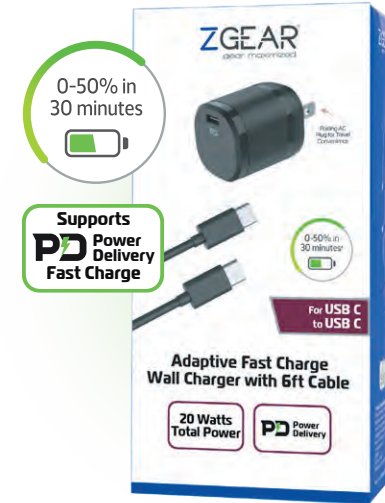

We utilize the latest technology in protection against power overloads and voltage surges. Our products are designed to be fire-safe and contain fusible resistors to absorb dangerous shorting incidents. Each of our chargers are tested at 3 during assembly and then tested for utmost performance at the end. Like all NWE Brands products, this quality standard also combats issues in our category such as e-waste, by providing quality electronics that last.

Adaptive Fast Charge Wall Charger with 6ft Cable

Adaptive Fast Charging will determine fastest possible charge the device will allow. Preserves battery life with overheat protection, short circuit prevention, and other advanced safety features that keep your devices safe.

- USB-C port offers up to 20 watts output for charging, which is up to 80% faster than standard 5 watt chargers.
- USB-C to USB-C/Apple® Lightning® allows up to 60 watts of power transfer.
- PD port will charge at 20W, 5V/3A, 9V/2.22A, 12V/1.67A.
- Universal power input (100-240V, 50-60Hz) World travel compatible, no converter needed.

TYPE	TECH	COLOR	MODEL
USB-C to USB-C		BK	WC-UCCPD202P-BK
USB-C to Lightning®	(MFi)	(WH)	WC-AP8PUCPD202P-WH