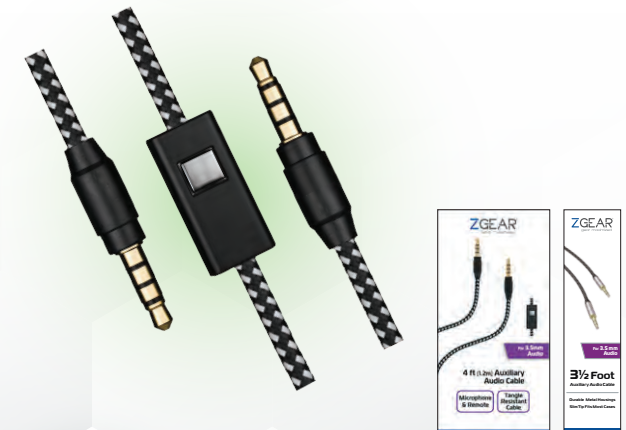

3.5mm Audio Cable

- 3.5mm male-to-male cable connects your device to a home stereo system, car audio system or external speakers.
- In-line microphone with multi-function button that will answer and end calls, as well as pause, FF and RW music.
- Incoming call audio plays through your car's speakers and the high quality microphone picks up your voice loud and clearly for hands-free use.

TYPE	CONTROLS	MODEL
3.5mm Audio	Multifunction	AV-35MMAUX-MIC
		AV-35MMAX-BKzp