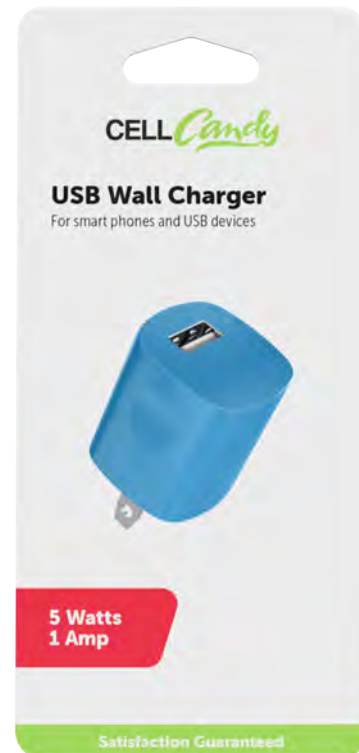

USB WALL CHARGERS

12W Fast Charge Dual USB Charger

For 2 smart phones, tablets & other USB devices

- Charge two USB devices with 2.4 Amp High Power.
- Works with mobile phones, tablets, and other USB devices.
- Built-in smart circuitry protects from over-charging, Folding Plug.
- Available in Carded Pack Style or Bulk.

MODEL WC-USBDO24A-BK	MODEL WC-USBDO24A-SAG
MODEL WC-USBDO24A-WH	MODEL WC-USBDO24A-TPB

5W Standard Power USB Charger

A bestseller and essential power solution

For smart phones, tablets & other USB devices

- Charge a USB device with 1 Amp of power.
- Works great with mobile Phones and other USB devices.
- Fixed AC plug for convenience, sortable and portable.
- Available in Carded Pack Style or Bulk.

MODEL WC-USB1AF-BK	MODEL WC-USB1AF-SAG
MODEL WC-USB1AF-WH	MODEL WC-USB1AF-TPB