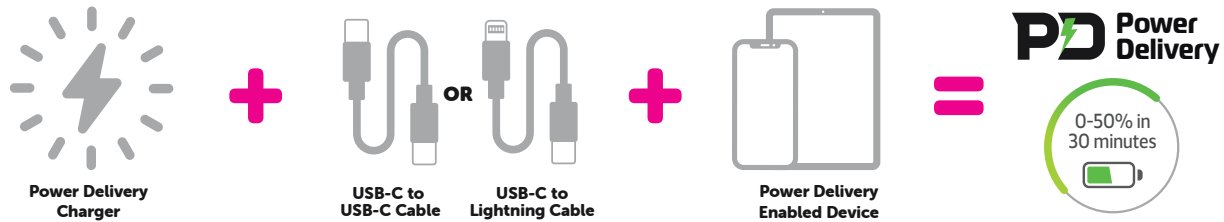

5 Ways Consumers Make The Most of Power Delivery

1. **1. A Full Charge On-The-Go.** Heading out for a night with friends? In the time it takes to get ready, or while heading over during the drive, Power Delivery will supply smart phones with a full charge; backing them with enough power to last any festivities.
2. **2. Keep The Conversations Flowing.** No one likes being tethered to a wall charger during phone calls or video chats. Even while in use, Power Delivery chargers provide enough juice in a short period of time to unplug and resume sweet, wireless freedom.
3. **3. Don't Stop The Music!** Power Delivery speeds work in conjunction with USB-C or Lightning ports on wireless earbuds or speakers, so audiophiles can keep quiet time to a minimum.
4. **4. No Computer Charger, No Problem.** The latest Apple® Macbooks have moved from MagSafe, to USB-C for computer charging. The same Power Delivery set up for smart phones and other devices can serve as an impromptu laptop charger, saving headaches from a dead computer situation.
5. **5. Superior Safety.** Given that the Power Delivery chip reads and responds to a device's individual requirements, there is integrated over current protection. Power Delivery chargers are also built to meet premium quality standards for added security.