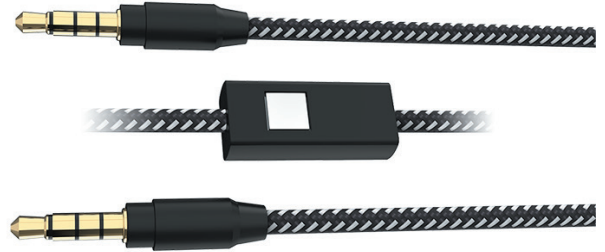

6FT AUXILIARY AUDIO CABLE, 3.5MM TO 3.5MM

- Connects 3.5mm devices to AUX ports in the car, or to devices at home.
- Durable construction; tangle resistant braided cable.
- Includes built in microphone and multi-function remote for volume control, and to skip tracks and answer calls.

COLOR	MODEL
☒ BLACK	AV-35MMAXB6MCAP