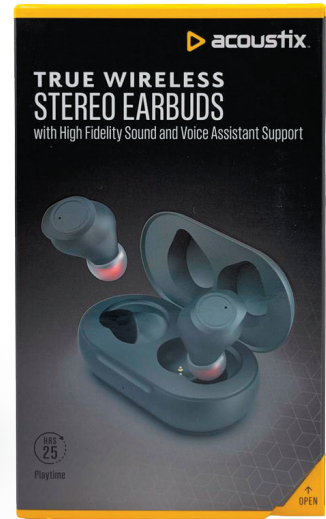

COLOR	MODEL
 BLACK	HF-BTS905-BK

TRUE WIRELESS

BIG ADVANCEMENTS
COME IN SMALL CASES

TRUE WIRELESS AUDIOBUDS ELITE WITH PREMIUM SOUND AND MEMS MICROPHONE

- Premium Audio technology produces clear, authentic sound. Well-balanced profile, featuring a noise isolating design for immersive listening experience.
- **IPX-4 Sweatproof** to withstand splashing, sweat and the occasional unexpected rain shower.
- Audiobuds hold 5-hour charge and portable charging case holds 20 hours, for **25 hours combined play time per charge.**
- Instantly connects with True Wireless technology.
- Built in microphone and multi-function controls for adjusting volume, skip tracks, and answering calls.
- Charge Audiobuds with USB-C cable or Qi-compatible wireless charger.

COLOR	MODEL
 BLACK	HF-BTSX2TWS-BK

TRUE WIRELESS STEREO AUDIOBUDS+ WITH CHARGING CASE, STABILIZERS & SECURITY STRAP

- Instantly connects with True Wireless technology, from up to 50 feet away. One step pairing with the last-paired device. Automatically connects once earbud is removed from charging case.
- Each earbud holds 3–5 hours of play time from a single charge. 25+ hours of play time stored in portable charging case.
- Included Ear stabilizers and security strap allow more activity without the fear of losing an earbud.