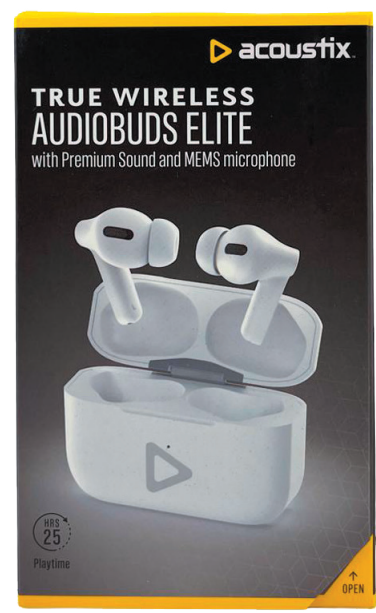

TRUE WIRELESS AUDIOBUDS ELITE WITH PREMIUM SOUND AND MEMS MICROPHONE

- Premium Audio technology produces clear, authentic sound. Well-balanced profile, featuring a noise isolating design for immersive listening experience.
- **IPX-4 Sweatproof** to withstand splashing, sweat and the occasional unexpected rain shower.
- Audiobuds hold 5-hour charge and portable charging case holds 20 hours, for **25 hours combined play time per charge.**
- Instantly connects with True Wireless technology.
- Built in microphone and multi-function controls for adjusting volume, skip tracks, and answering calls.
- Charge Audiobuds with USB-C cable or Qi-compatible wireless charger.

COLOR	MODEL
☐ WHITE	HF-BTS1505TWS-WH