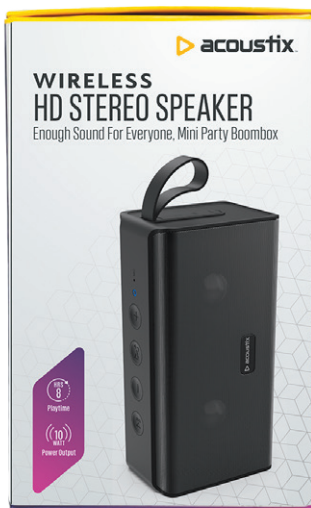

COLOR	MODEL
 BLACK	PS-BTS70W-BK

PIXEL PARTY DANCING LIGHTS SPEAKER

32 Stand-out Patterns—Each as fun and mesmerizing as the last. You'll want to try them all, everyone will have a favorite!

- Pixel Party Pairing Compatible – pair 2 speakers at once!
- Engineered with a powerful sound profile for music and visual enjoyment combined
- 6 hours of unflinching playtime per charge
- Visualizes audio through LED lights with stunning precision. See examples here!

COLOR	MODEL
 BLACK	PS-BTS95LT-BK
 WHITE	PS-BTS95LT-GY
 MINT	PS-BTS95LT-MT

SEE IT MOVE TO THE MUSIC ON TIK TOK (@ACOUSTIXAUDIO) SCAN HERE!

HD WIRELESS MINI PARTY BOOMBOX

- Rich stereo and bass-enhanced listening experience with dual, high-performance drivers
- Up to 5 hours uninterrupted, full-volume playtime per charge
- Rugged, durable construction with secure loop for attachment anywhere
- Features a Wireless range of up to 120 feet
- **IPX-4 Splashproof** for safe use outdoors