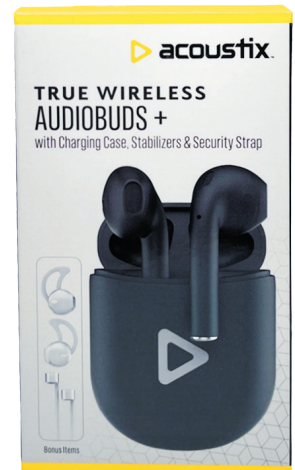

TRUE WIRELESS STEREO AUDIOBUDS+ WITH CHARGING CASE, STABILIZERS & SECURITY STRAP

- Instantly connects with True Wireless technology, from up to 50 feet away. One step pairing with the last-paired device. Automatically connects once earbud is removed from charging case.
- Each earbud holds 3–5 hours of play time from a single charge. 25+ hours of play time stored in portable charging case.
- Included Ear stabilizers and security strap allow more activity without the fear of losing an earbud.

COLOR	MODEL
BLACK	HF-BTS1205TWS-BK
BLUE	HF-BTS1205TWS-BL
BURGUNDY	HF-BTS1205TWS-BRG
WHITE	HF-BTS1050TWS-WH